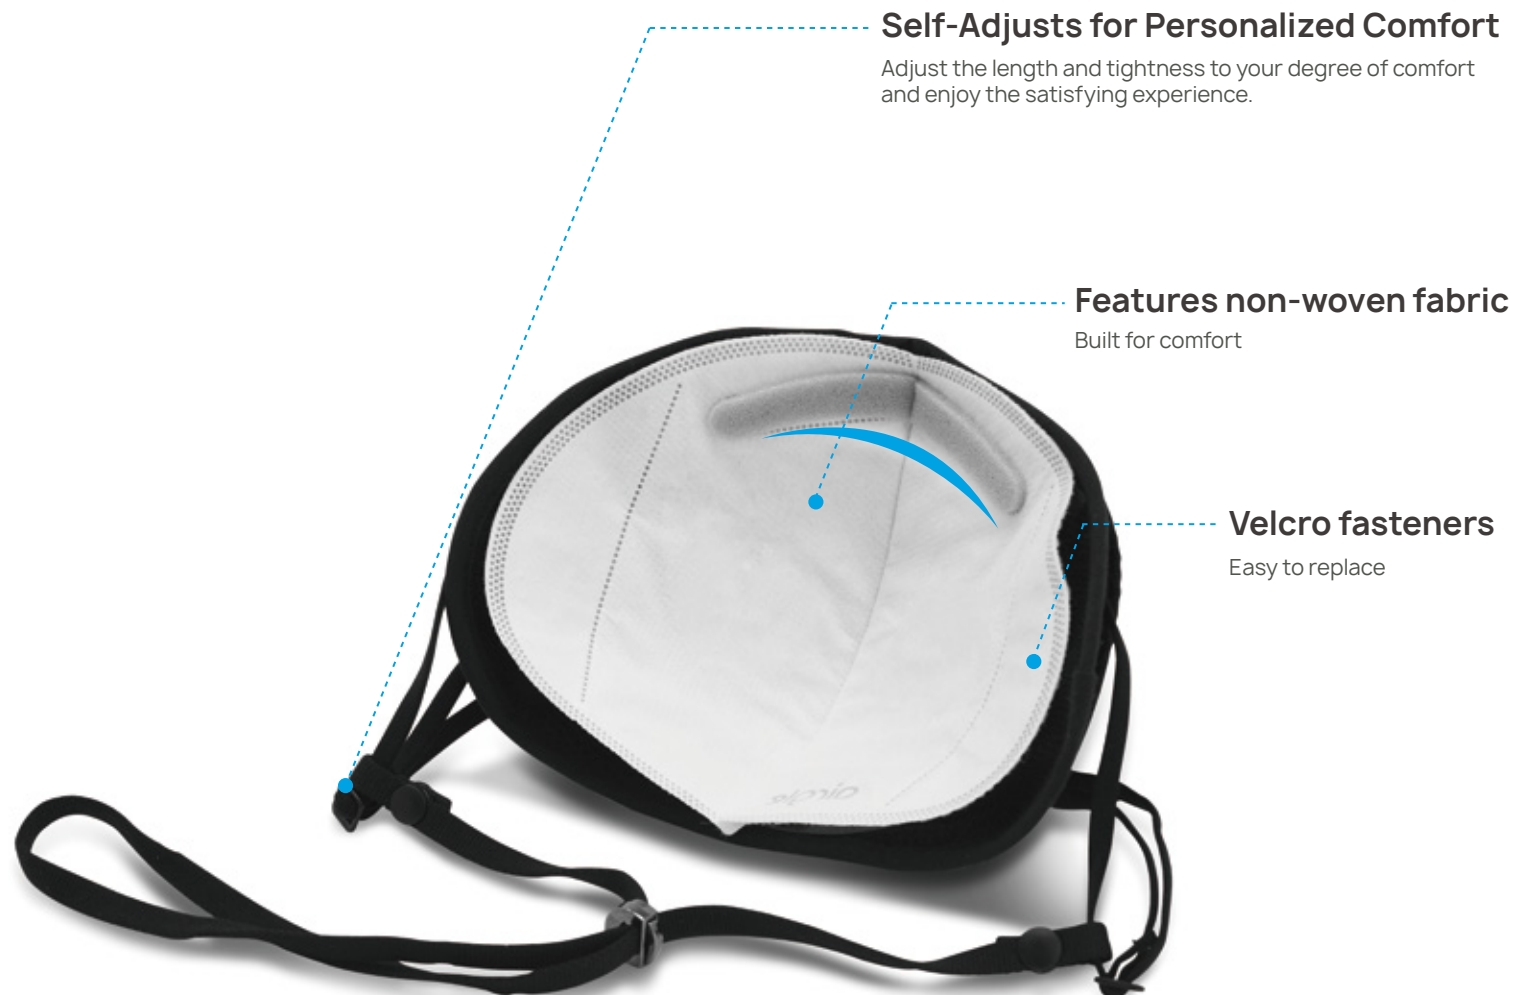

# Self-Adjusts for Personalized Comfort

The face mask strap is made of soft and flexible spandex material. Adjust the length and tightness to your degree of comfort and enjoy the satisfying experience.

# Environmentally Friendly For Healthier Breathing

The outer layer of the mask is reusable, and the interior is made of air mesh fabric for easy ventilation. Additionally, the inner sides of the filter are fixed by Velcro and are easily replaceable.

# Safe Filtration With High Efficiency and Care

The internal changeable filter is dense and fine, while the inner layer is smooth and sturdy in form. The filter cotton adopts a new process of filtration technology, which sterilizes and decontaminates more effectively.